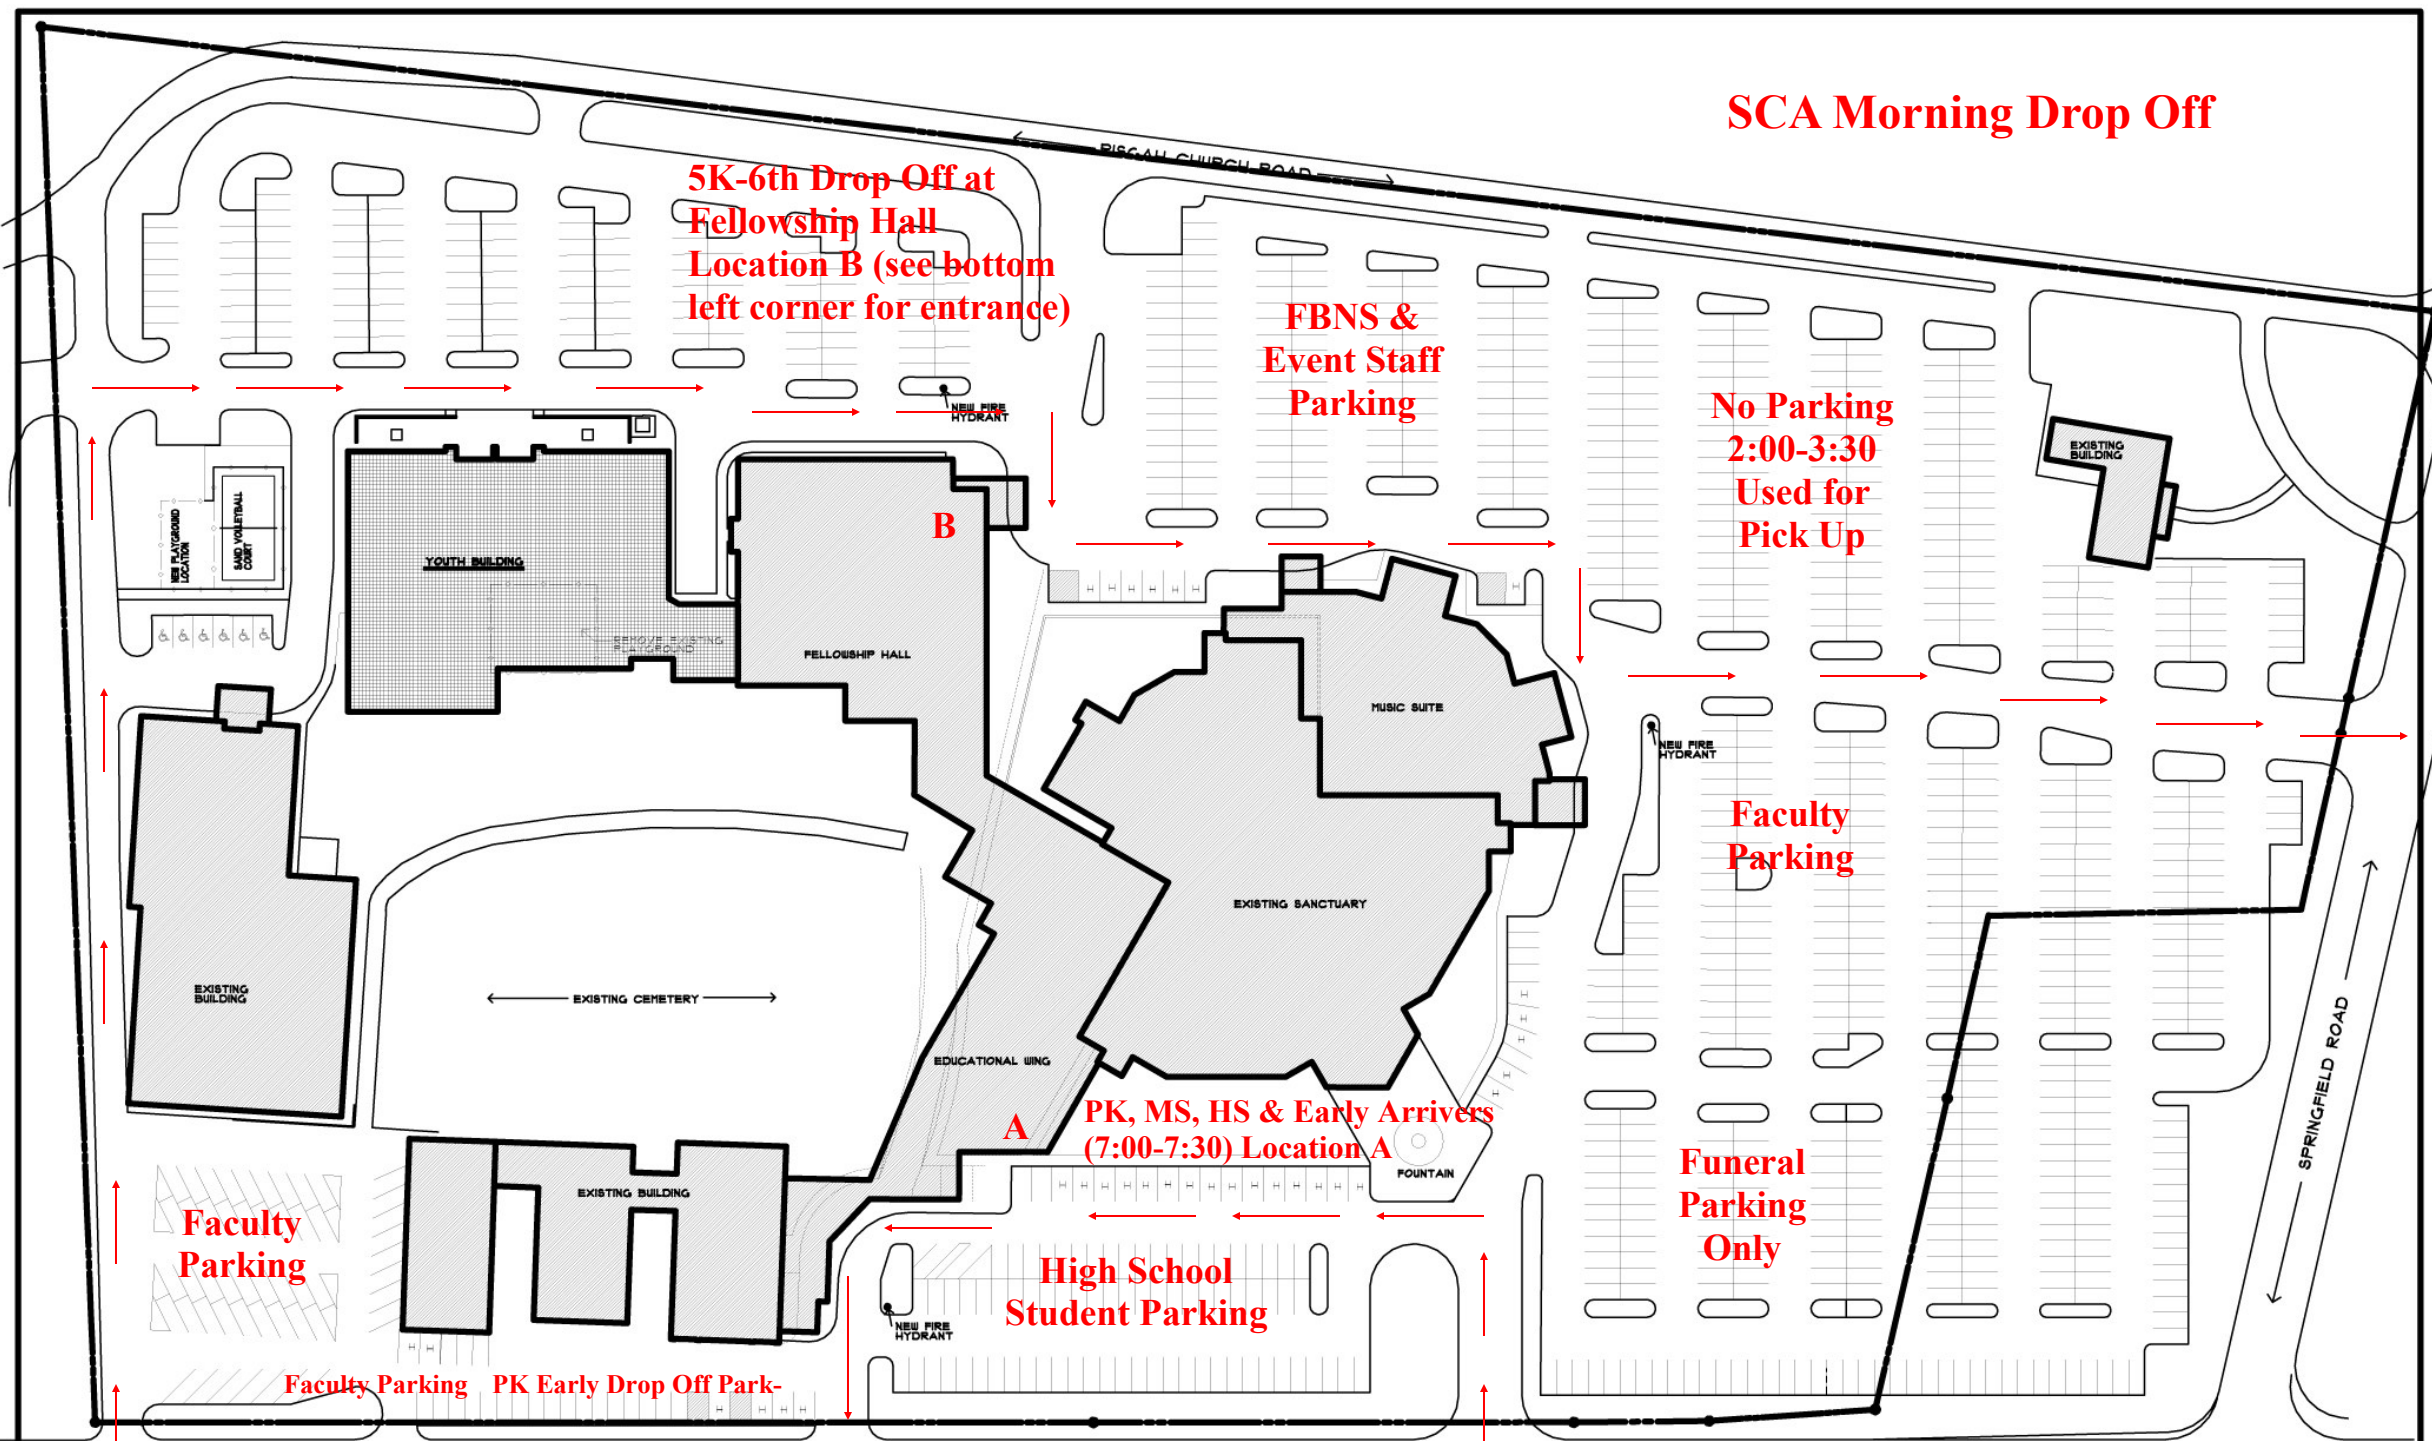

5K-6th Turn Here Past Playground

5K-6th Drop Off at Fellowship Hall Location B (see bottom left corner for entrance)

SCA Morning Drop Off

FBNS & Event Staff Parking

No Parking 2:00-3:30 Used for Pick Up

Faculty Parking

PK, MS, HS & Early Arrivers (7:00-7:30) Location A

Funeral Parking Only

High School Student Parking

Faculty Parking

Faculty Parking PK Early Drop Off Park-

5K-6th Enter Here Off Hwy. 176

SITE PLAN
1" = 40'-0"

MS, HS, PK Enter Here Off Hwy. 176

U.S. HWY 174
MEDIAN
U.S. HWY 174

FBNS - YOUTH	
SPARTANBURG	SOUTH CAROLINA
James C. Thomson - Architect	
201005	
DATE	REVISION
A1.1	
OF	